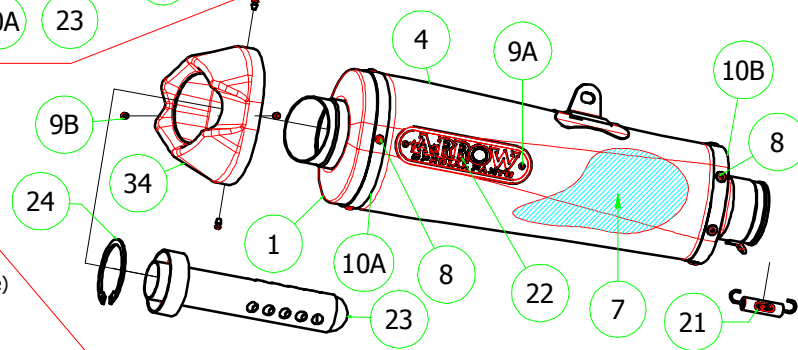

- 71423MI Raccordo / Mid-Pipe

- 71765PK Homologated Titanium-Carbon

- 71423KZ Raccordo Catalizzato / Catalyzed Mid-Pipe

- 71764AON Homologated Aluminium (Dark Line)
- 71764AO Homologated Aluminium
- 71764PO Homologated Titanium