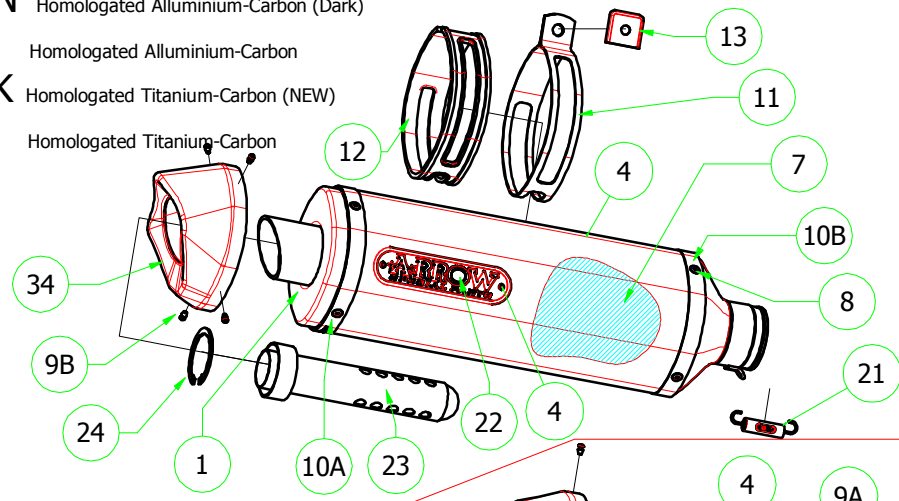

Honda CBF 1000 '10-12

CBF 1000 SI '10-12

- 71764AKN Homologated Aluminium-Carbon (Dark)
- 71764AK Homologated Aluminium-Carbon
- 71764PKK Homologated Titanium-Carbon (NEW)
- 71764PK Homologated Titanium-Carbon